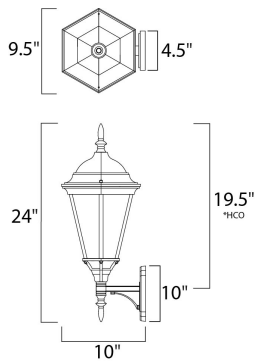

PRODUCT DESCRIPTION